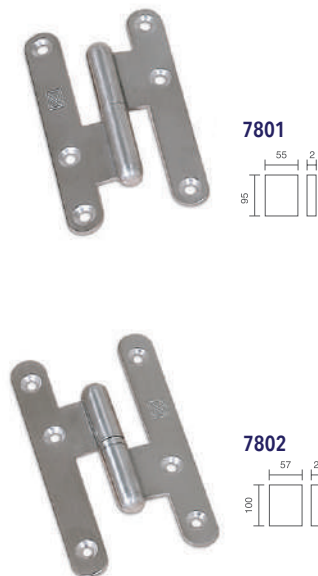

Pernio Acero Inoxidable

REMATE CURVO

REFERENCIA

- 7801.08 Pernio derecha 95x55x2 / Hinge right hand 95x55x2
  7801.09 Pernio izquierda 95x55x2 / Hinge left hand 95x55x2
  7802.08 Pernio derecha 100x57x2 / Hinge right hand 100x57x2
  7802.09 Pernio izquierda 100x57x2 / Hinge left hand 100x57x2

ACABADOS / FINISHES

Acero Inoxidable (20) - Negro Mate (34)